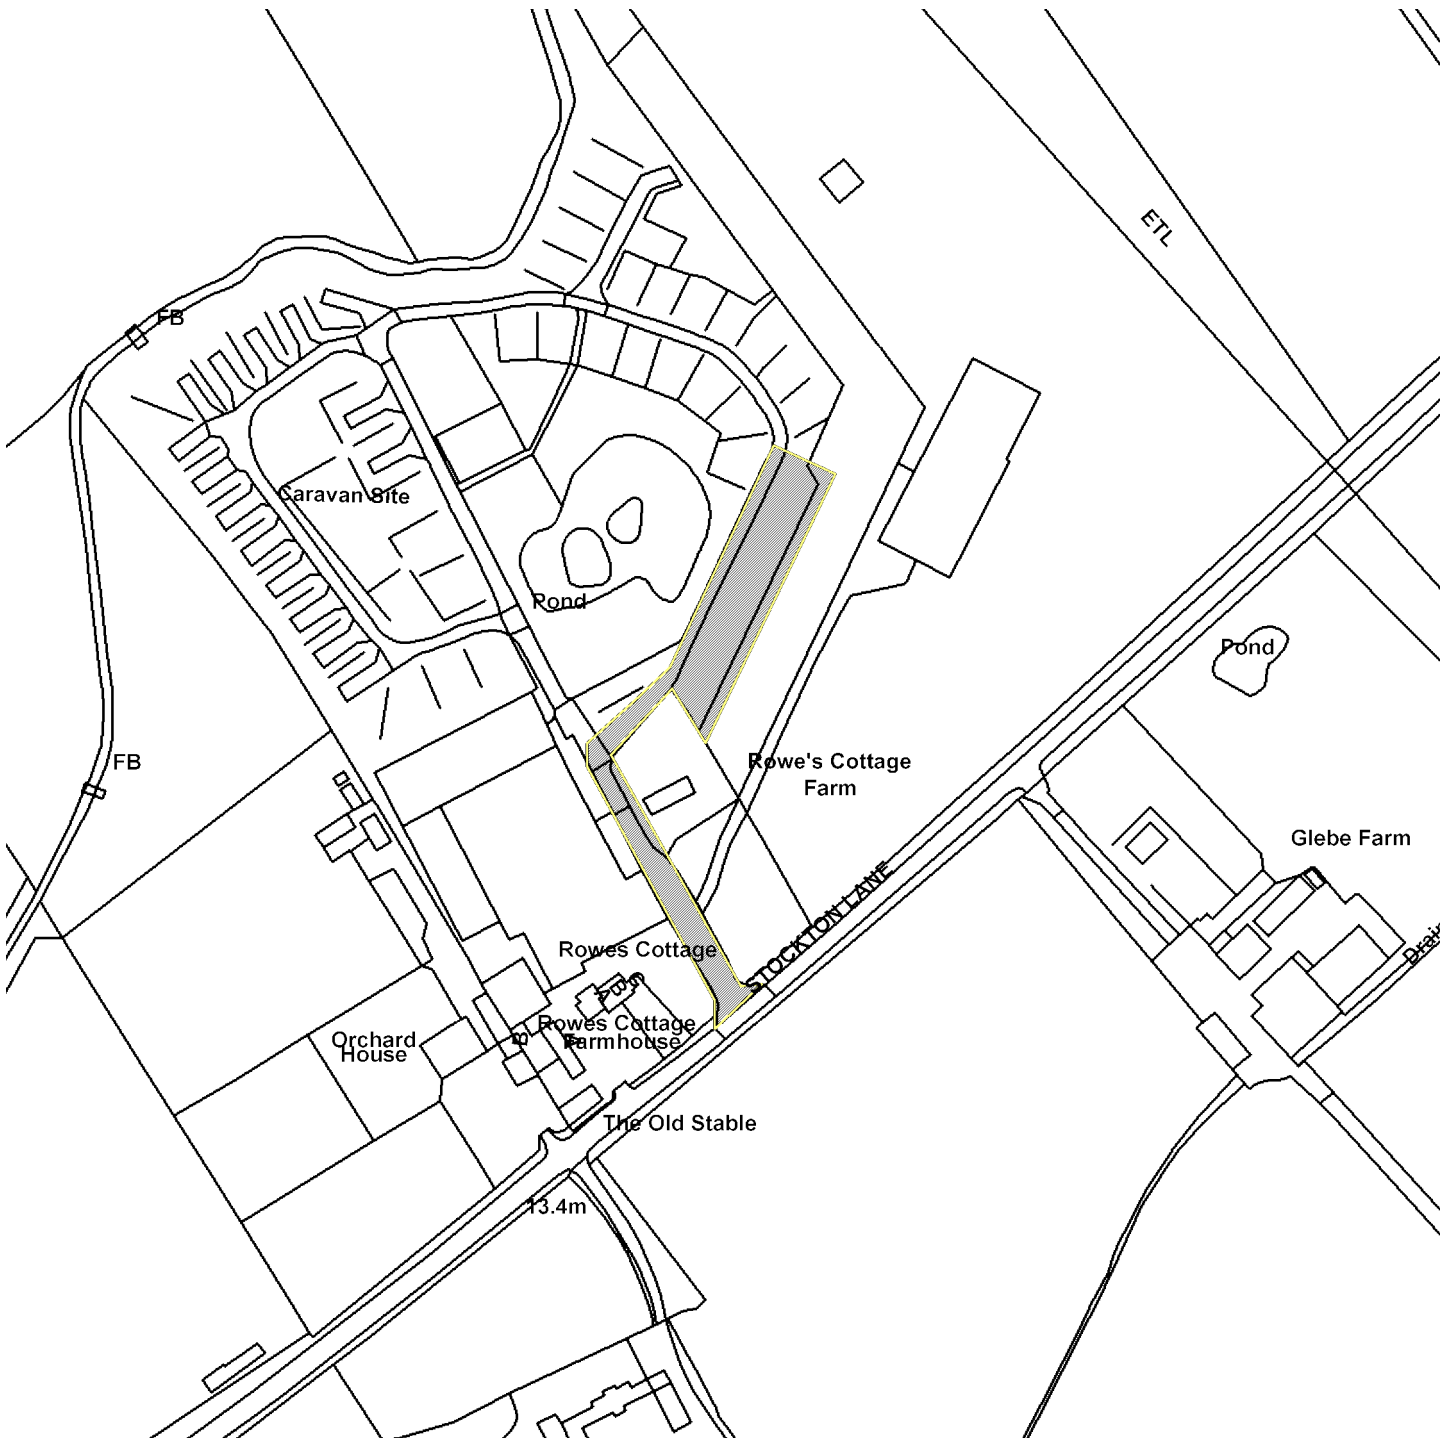

15/02073/FUL

York Caravan Park, Stockton Lane

Scale : 1:2119

Reproduced from the Ordnance Survey map with the permission of the Controller of Her Majesty's Stationery Office © Crown Copyright 2000.

Unauthorised reproduction infringes Crown Copyright and may lead to prosecution or civil proceedings.

<b>Organisation</b>	CYC
<b>Department</b>	Not Set
<b>Comments</b>	Site Plan
<b>Date</b>	09 February 2016
<b>SLA Number</b>	Not Set